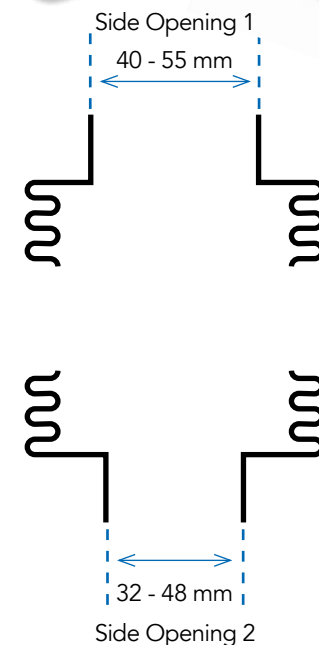

WHAT MAKES PIKET™ SEED TUBES SO GREAT

The Piket™ Extendable Universal Seed Tube has the ability to expand and contract, while allowing for even seed flow. There are no flat areas included in the design of the Piket™ Extendable Universal Seed Tubes. This ensures that there will be NO build-up of any seed-residue in the tube.

Seed tubes made from a hard substance cannot contract or expand, which would result in breakage and uneven seed flow and then to inaccurate seed placement. Thus, the soft neoprene rubber of which the Piket™ Extendable Universal Seed Tubes are being manufactured make these the preferred and better choice.

EXTENDABLE UNIVERSAL SEED TUBE SPECIFICATIONS:

SIZES	CODE	CLOSED LENGTH	OPEN LENGTH	SIDE OPENING 1	SIDE OPENING 2
SINGLE PIPE	PST-400	400 mm	725 mm	40 - 55 mm	32 - 48 mm
ONE-AND-A-HALF PIPE	PST-560	560 mm	1000 mm	40 - 55 mm	32 - 48 mm
DOUBLE PIPE	PST-750	750 mm	1400 mm	40 - 55 mm	32 - 48 mm
PIPE EXTENDER	PST-EXT	28 mm	28 mm	38 mm	38 mm

Pipe extender - description:

The pipe extender is used to connect two pipes together.