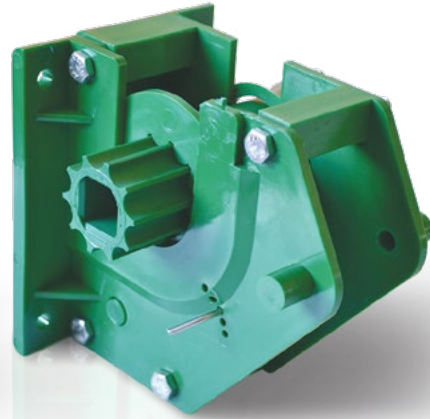

A VARIETY OF ROLLERS AVAILABLE TO COVER A WIDE RANGE OF SEED & FERTILISER GRAIN SIZES.

5-GROOVE SEED ROLLER

10-GROOVE SEED ROLLER

20-GROOVE SEED ROLLER

RULER & CRANK ENSURE ACCURATE & EASY CALIBRATION

YOUR REFERENCE CHART TO SEED TYPES THAT PLANTER IS ABLE TO APPLY TO SOIL

SEED ROLLERS	SEED APPLICATION:	LUCERN	TEFF	RYE-GRASS	SMUTS FINGER (COATED)	MEDICS	CANOLA	WHEAT	OATS	SOYA BEANS	LUPINE	MAIZE	FERTILISER (GRANULE SIZE) APPLICATION TOGETHER WITH SEED
 20-GROOVE	FINE SEEDS (GRAZING/ COVER CROP)	✓	✓	✓	✓	✓	✓	-	-	-	-	-	✓
 10-GROOVE	SMALL GRAIN CROPS	-	-	✓	-	-	-	✓	✓	✓	✓	-	✓
 5-GROOVE	LARGER SEEDS	-	-	-	-	-	-	✓	✓	✓	✓	-	✓