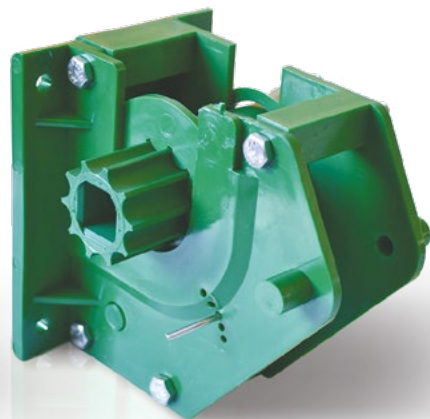

## A VARIETY OF ROLLERS AVAILABLE TO COVER A WIDE RANGE OF SEED & FERTILISER GRAIN SIZES.

5-GROOVE SEED ROLLER

10-GROOVE SEED ROLLER

20-GROOVE SEED ROLLER

RULER & CRANK ENSURE  
**ACCURATE & EASY**  
CALIBRATION

## YOUR REFERENCE CHART TO SEED TYPES THAT PLANTER IS ABLE TO APPLY TO SOIL

SEED ROLLERS ↓	SEED APPLICATION:	LUCERN	TEFF	RYE-GRASS	SMUTS FINGER (COATED)	MEDICS	CANOLA	WHEAT	OATS	SOYA BEANS	LUPINE	MAIZE	FERTILISER (GRANULE SIZE) APPLICATION TOGETHER WITH SEED
 20-GROOVE	FINE SEEDS (GRAZING/COVER CROP)	✓	✓	✓	✓	✓	✓	-	-	-	-	-	✓
 10-GROOVE	SMALL GRAIN CROPS	-	-	✓	-	-	-	✓	✓	✓	✓	-	✓
 5-GROOVE	LARGER SEEDS	-	-	-	-	-	-	✓	✓	✓	✓	-	✓