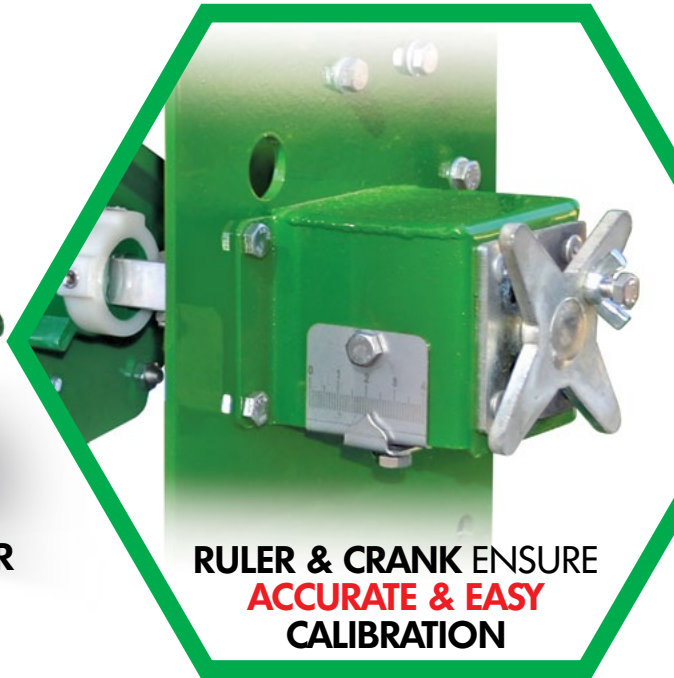

A VARIETY OF ROLLERS AVAILABLE TO COVER A WIDE RANGE OF SEED & FERTILISER GRAIN SIZES.

5-GROOVE SEED ROLLER

10-GROOVE SEED ROLLER

20-GROOVE SEED ROLLER

RULER & CRANK ENSURE ACCURATE & EASY CALIBRATION

YOUR REFERENCE CHART TO SEED TYPES THAT PLANTER IS ABLE TO APPLY TO SOIL

SEED ROLLERS	SEED APPLICATION:	LUCERN	TEFF	RYE-GRASS	SMUTS FINGER (COATED)	MEDICS	CANOLA	WHEAT	OATS	SOYA BEANS	LUPINE	MAIZE	FERTILISER (GRANULE SIZE) APPLICATION TOGETHER WITH SEED
 20-GROOVE	FINE SEEDS (GRAZING/ COVER CROP)	✓	✓	✓	✓	✓	✓	-	-	-	-	-	✓
 10-GROOVE	SMALL GRAIN CROPS	-	-	✓	-	-	-	✓	✓	✓	✓	-	✓
 5-GROOVE	LARGER SEEDS	-	-	-	-	-	-	✓	✓	✓	✓	-	✓